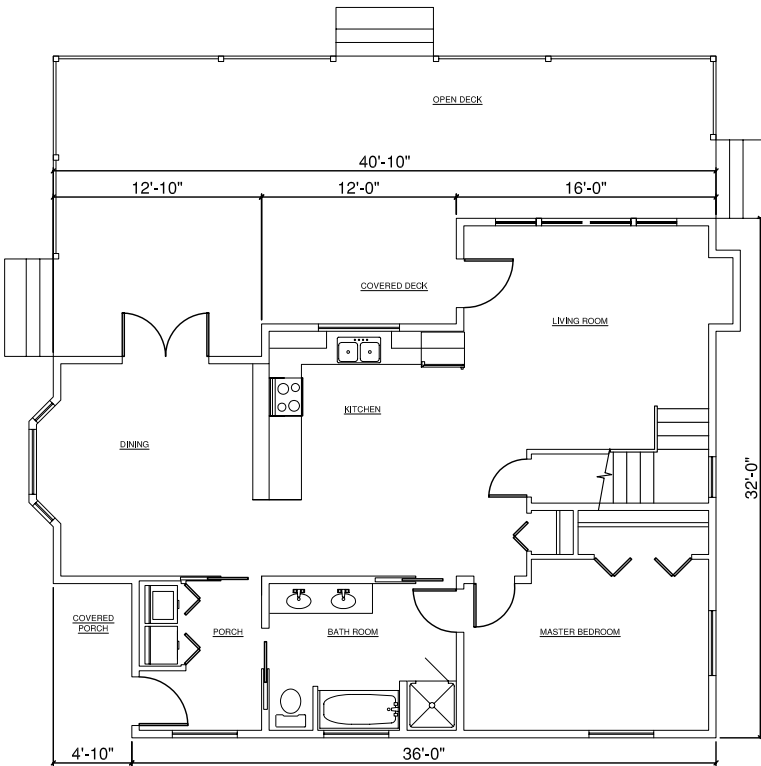

# CUSTOM BAYVIEW JS07

MAIN FLOOR

2ND FLOOR

Total Area 2162 sq ft