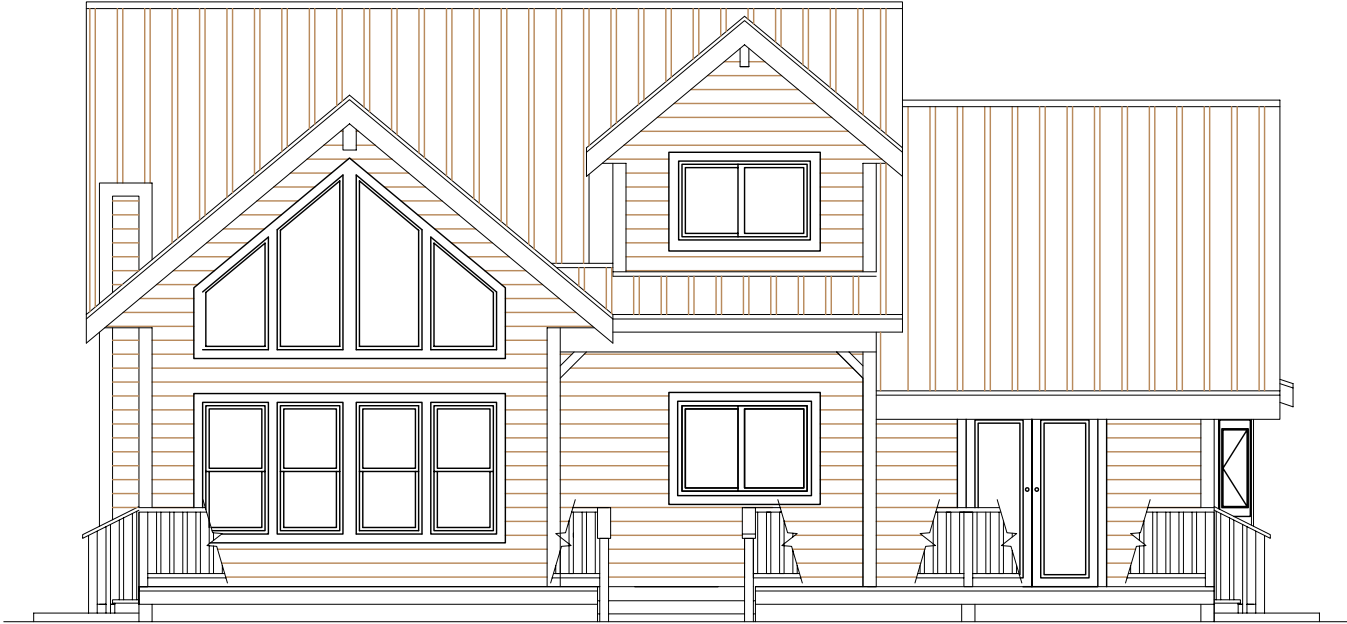

# CUSTOM BAYVIEW JS07

MAIN FLOOR

2ND FLOOR

Total Area 2162 sq ft