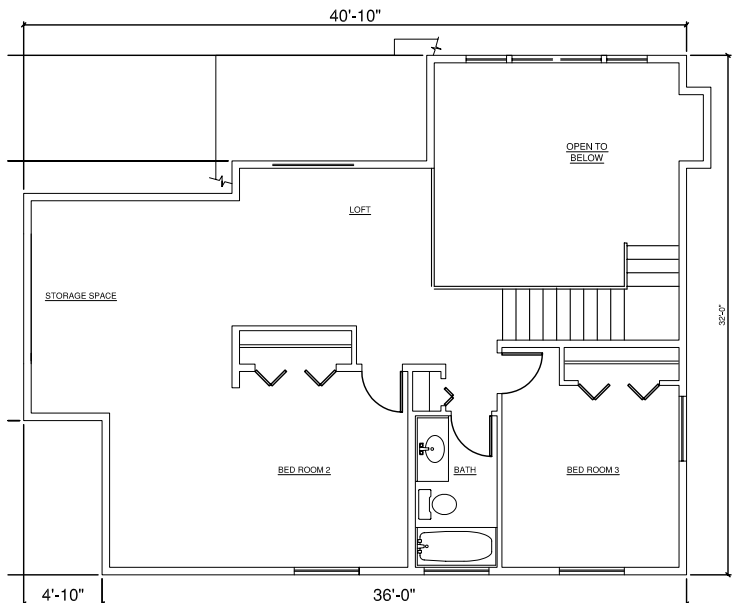

# CUSTOM BAYVIEW JS07

MAIN FLOOR

2ND FLOOR

Total Area 2162 sq ft