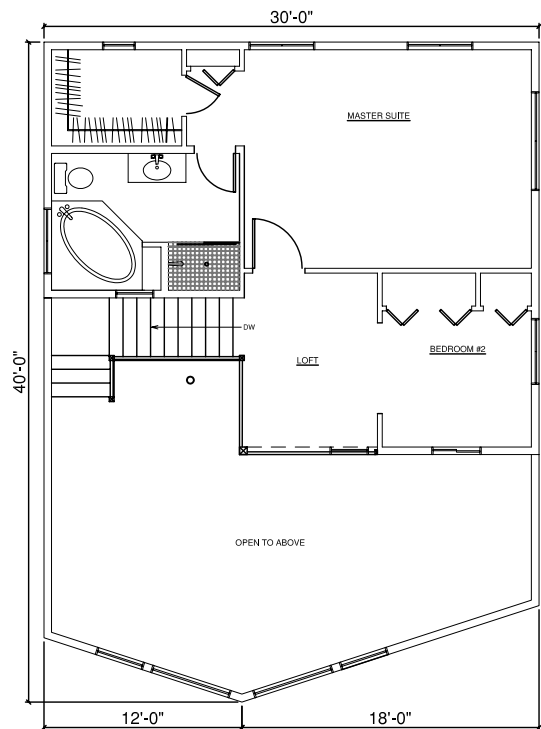

CUSTOM ALPINE JH07

Total Area 1762 sq ft