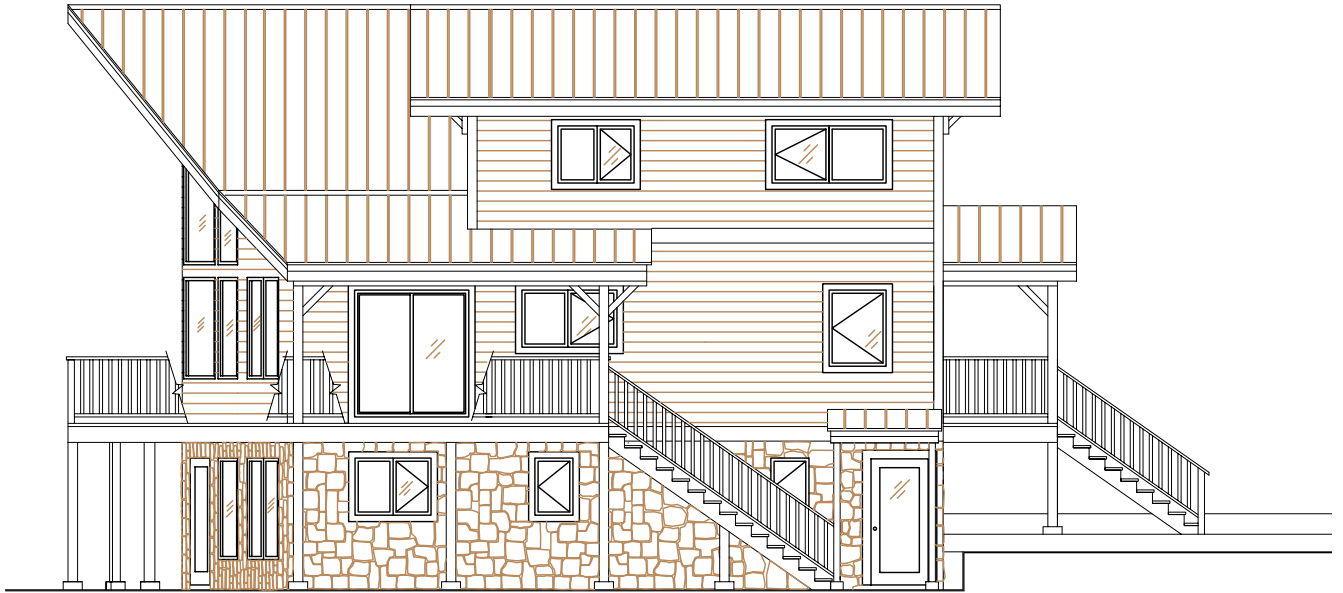

CUSTOM ALPINE JH07

Total Area 1762 sq ft