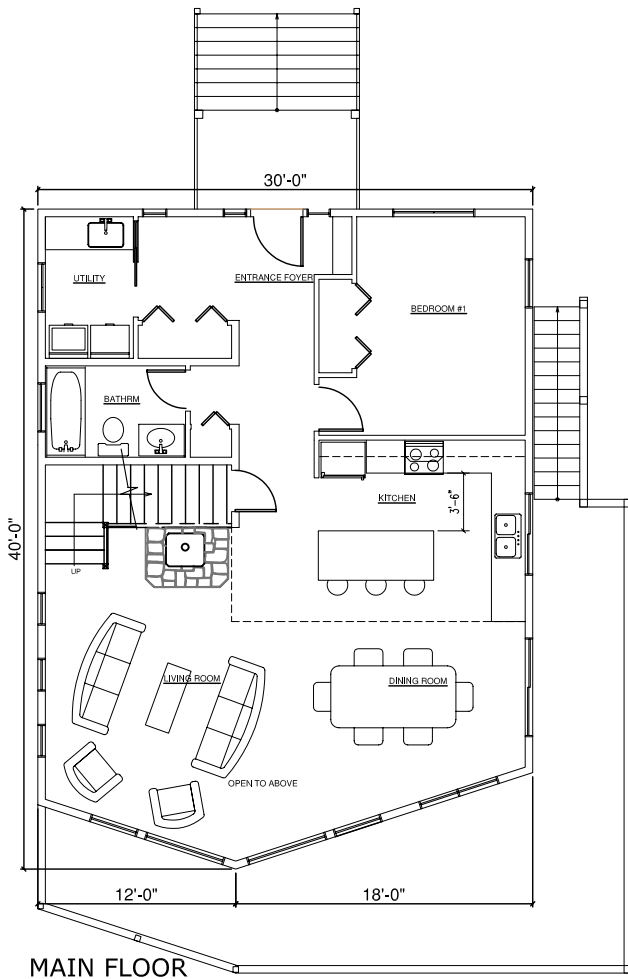

CUSTOM ALPINE JH07

Total Area 1762 sq ft