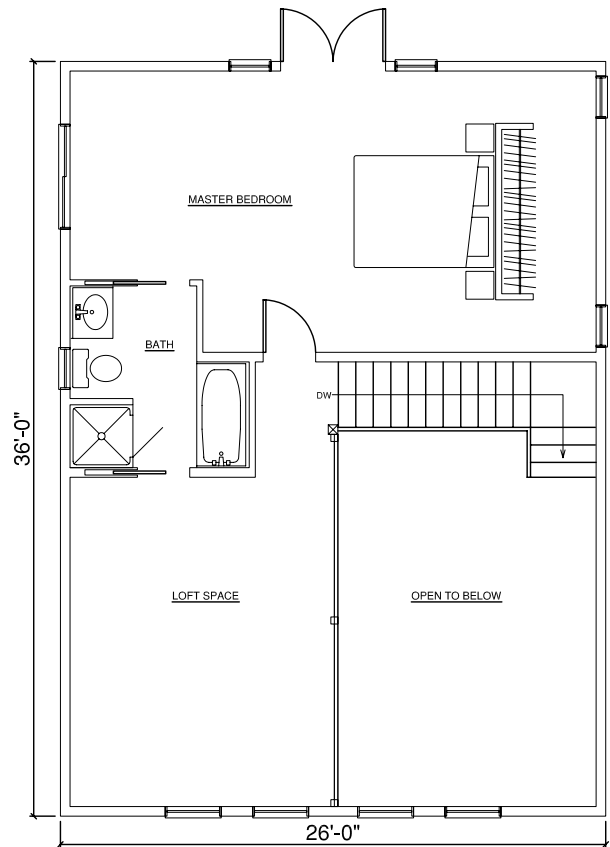

CUSTOM PANORAMA DR08

MAIN FLOOR

2ND FLOOR

Total Area 1596 sq ft