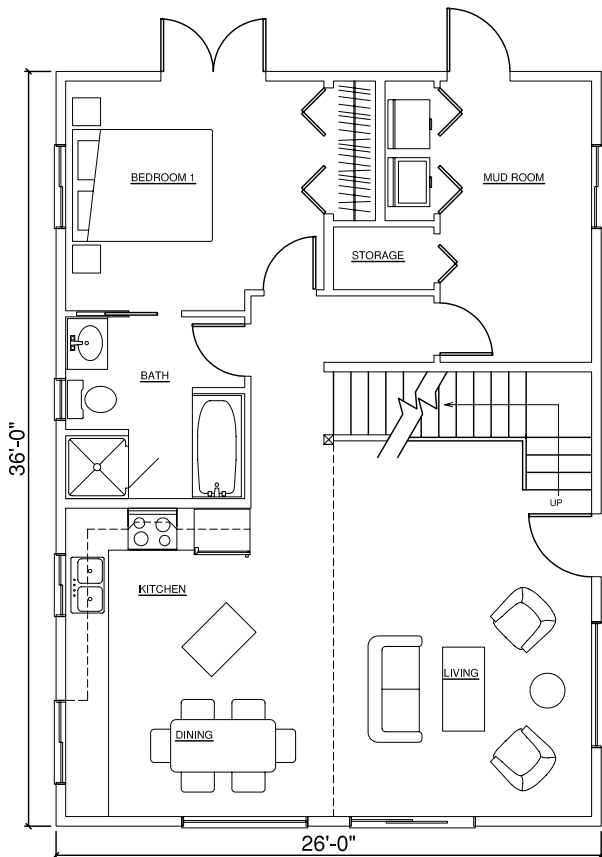

CUSTOM PANORAMA DR08

MAIN FLOOR

2ND FLOOR

Total Area 1596 sq ft