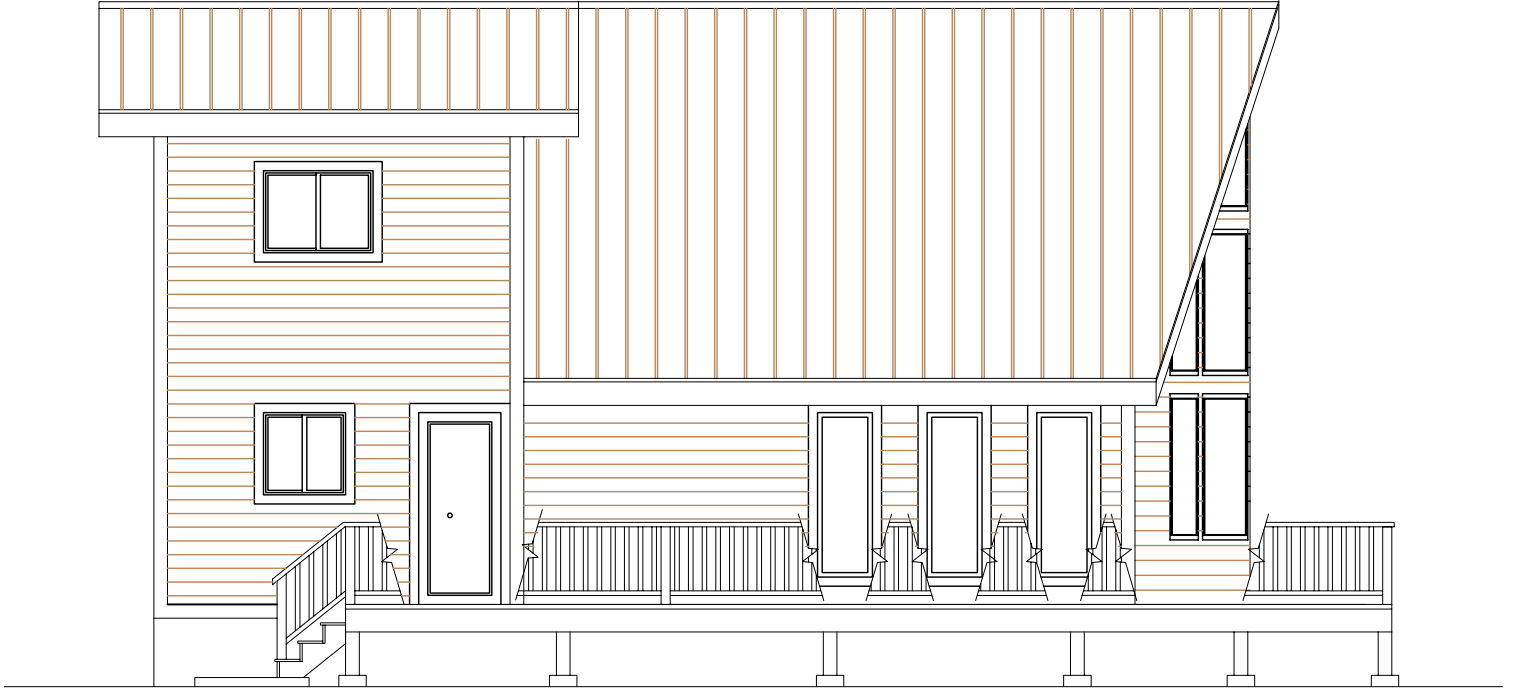

CUSTOM ALPINE DB07

MAIN FLOOR

2ND FLOOR

Total Area 1800 sq ft