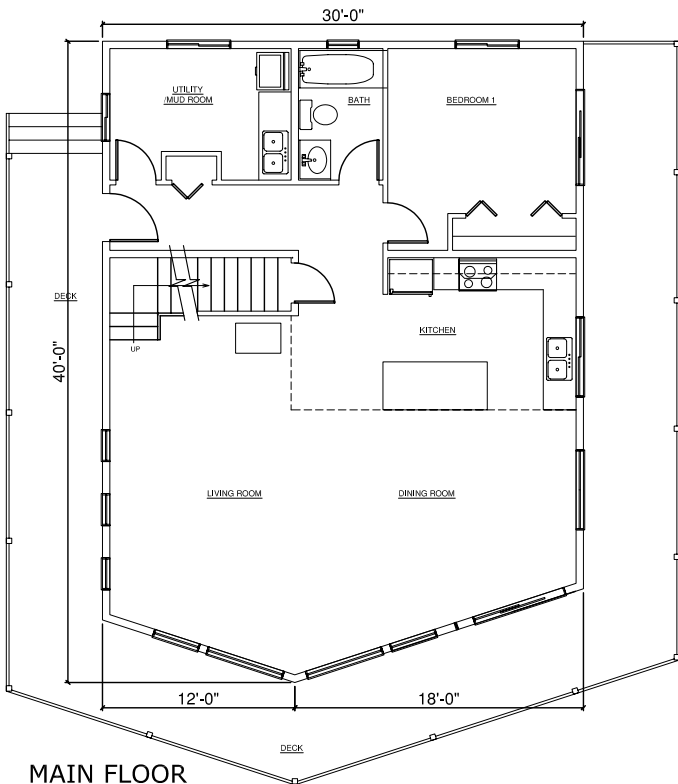

CUSTOM ALPINE DB07

MAIN FLOOR

2ND FLOOR

Total Area 1800 sq ft