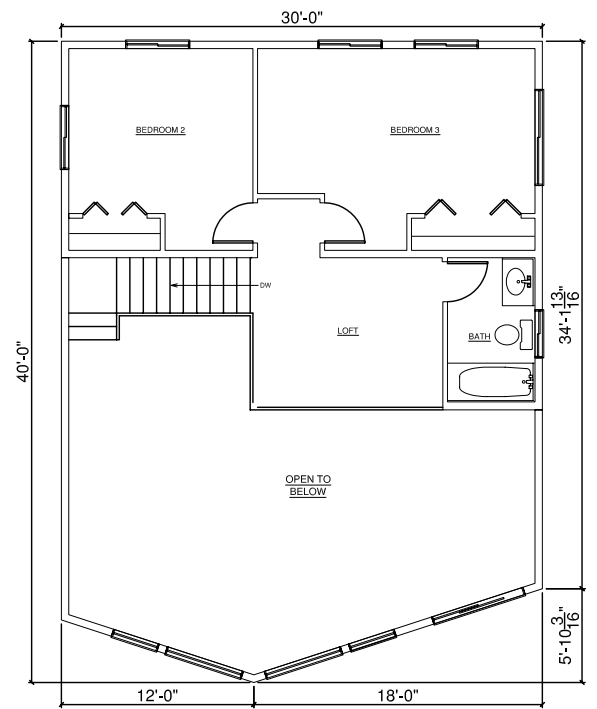

CUSTOM ALPINE DB07

MAIN FLOOR

2ND FLOOR

Total Area 1800 sq ft