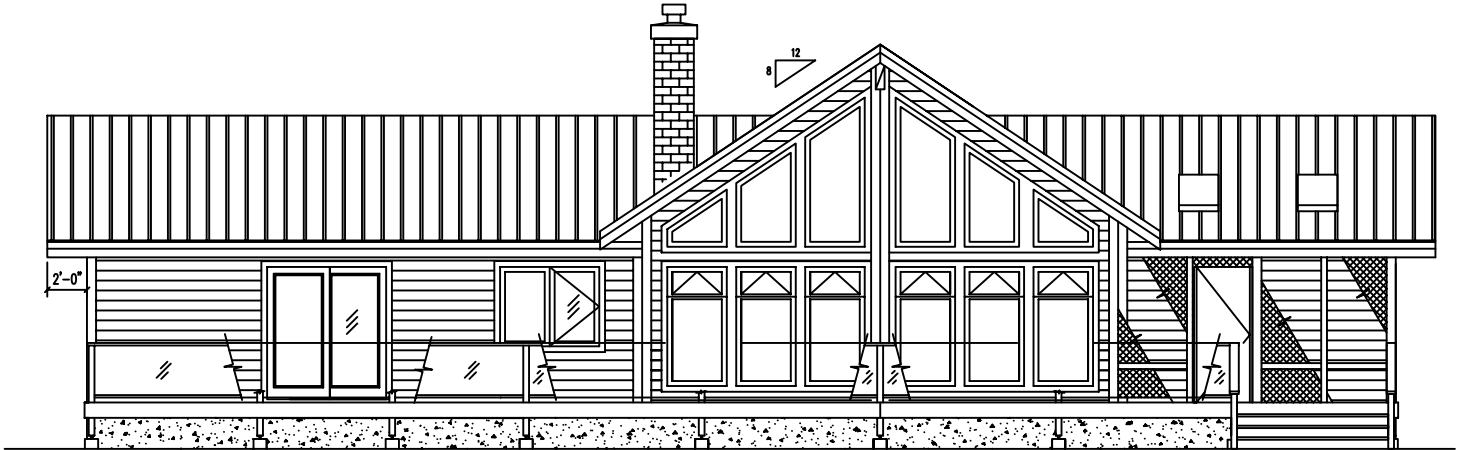

CUSTOM LAKESIDE BA07

MAIN FLOOR

Total Area 1956 sq ft