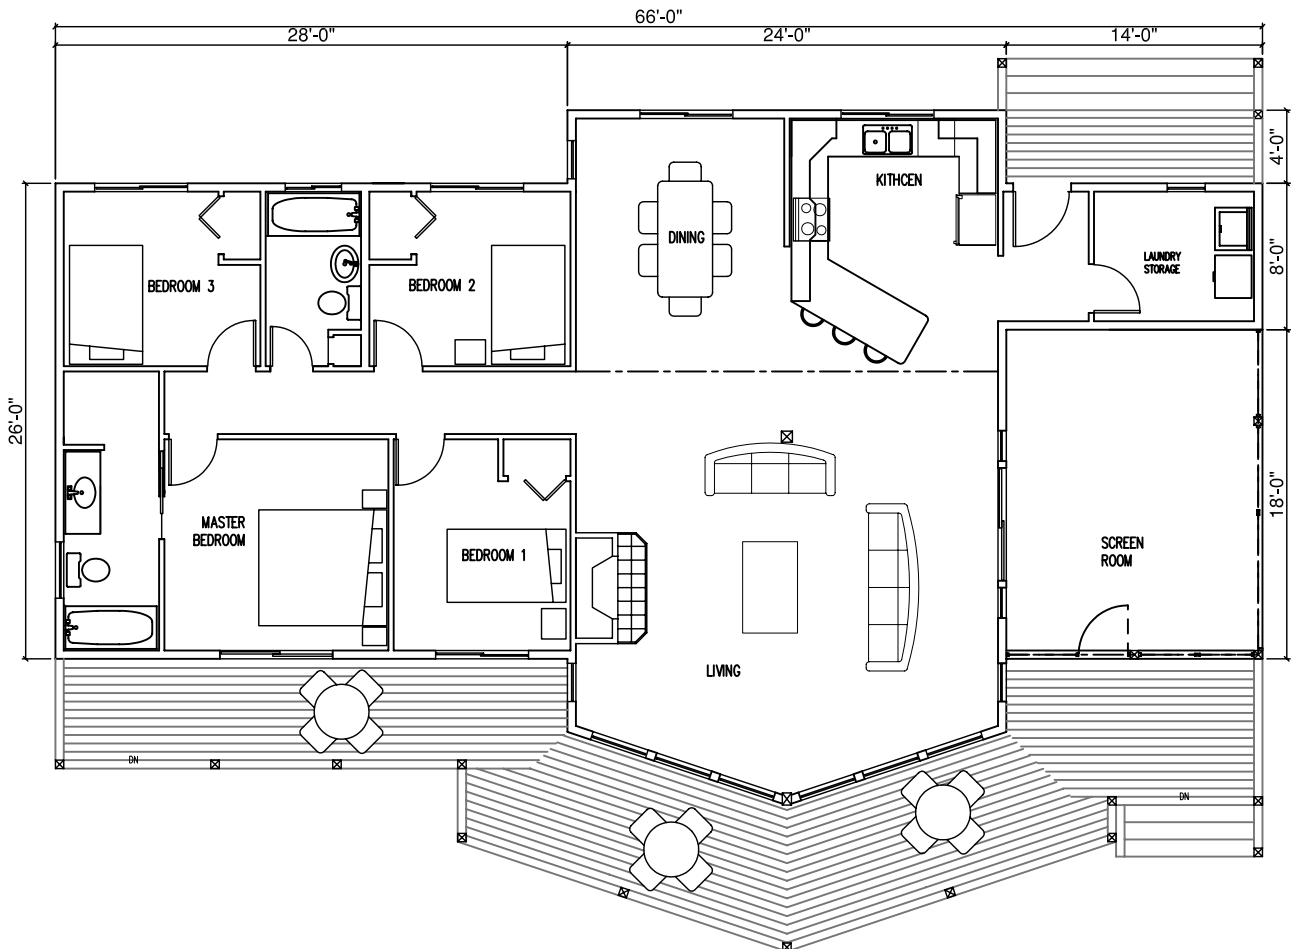

CUSTOM LAKESIDE BA07

MAIN FLOOR

Total Area 1956 sq ft