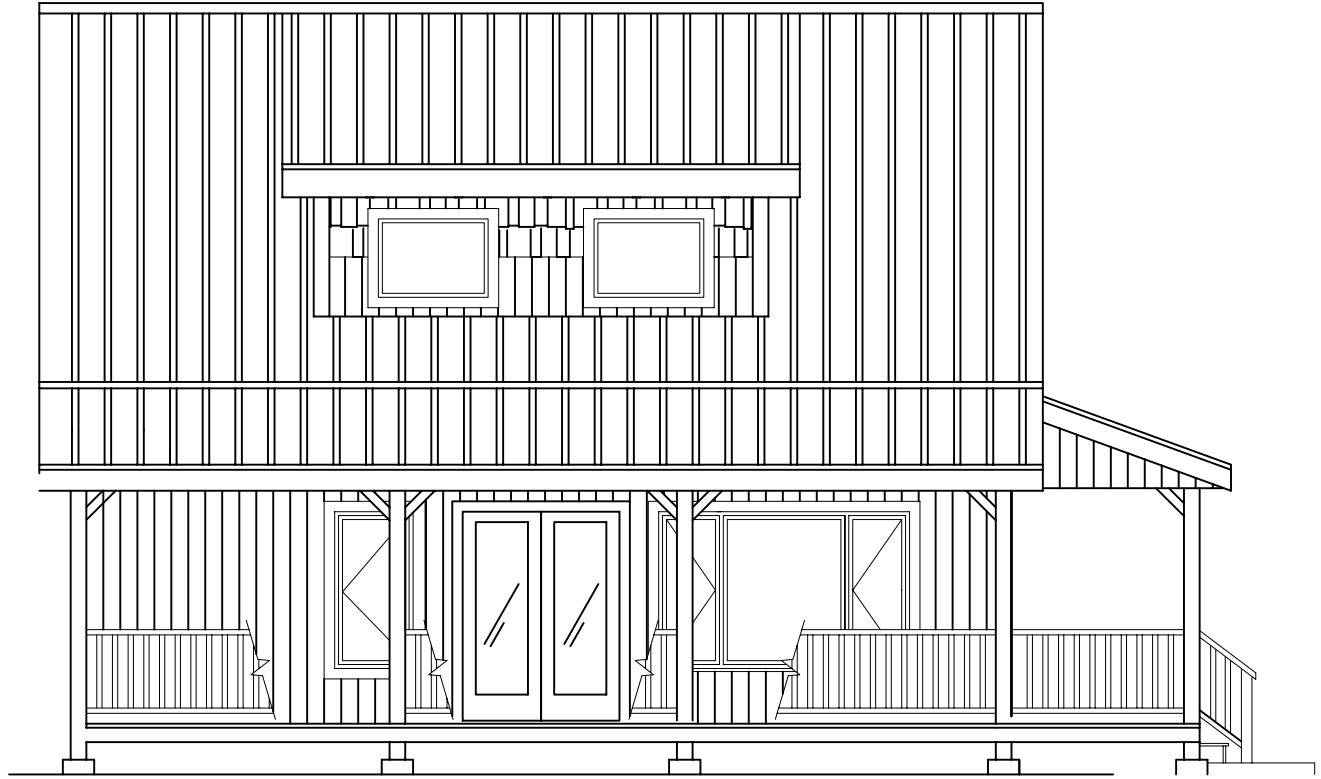

CUSTOM BROOKHAVEN AP05

MAIN FLOOR

2ND FLOOR

Total Area 829 sq ft