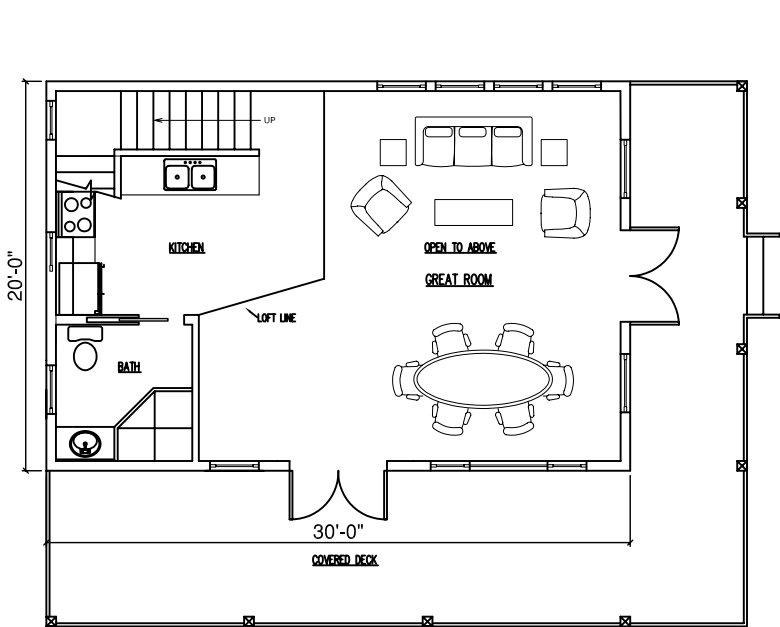

CUSTOM BROOKHAVEN AP05

MAIN FLOOR

2ND FLOOR

Total Area 829 sq ft