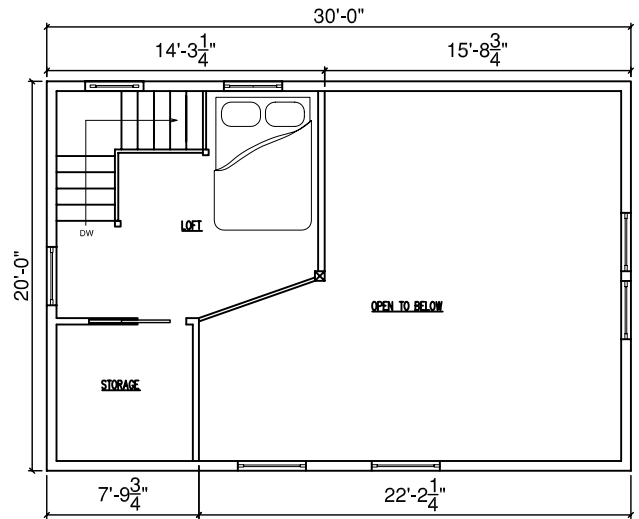

CUSTOM BROOKHAVEN AP05

MAIN FLOOR

2ND FLOOR

Total Area 829 sq ft